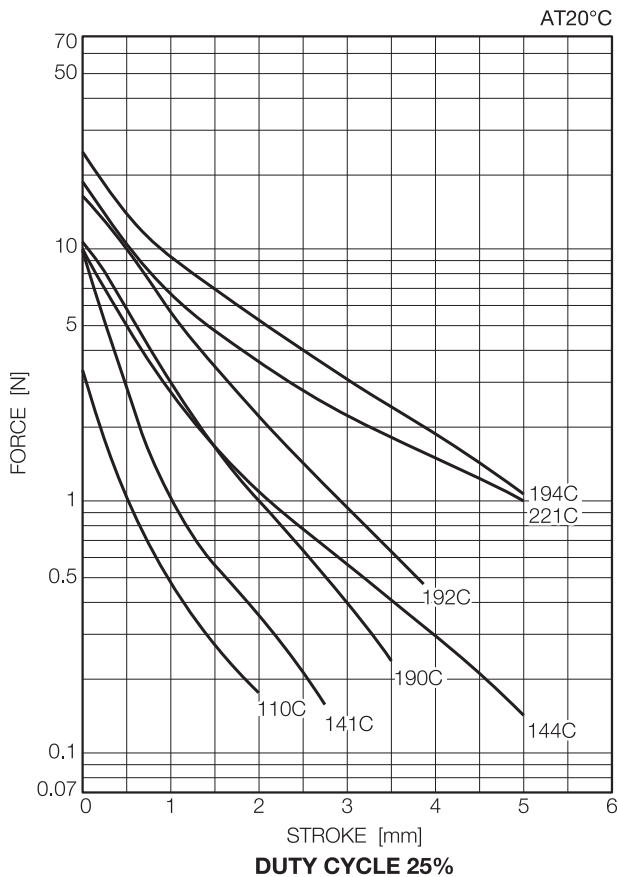

CHARACTERISTICS TABLES FOR SMALL PUSH PULL SOLENOIDS

PERFORMANCE CURVES ARE AT 20°C

Small Push-Pull Solenoids

SMALL PUSH PULL SOLENOID AMPERE TURN v.s. FORCE

PERFORMANCE CURVES
ARE AT 20°C