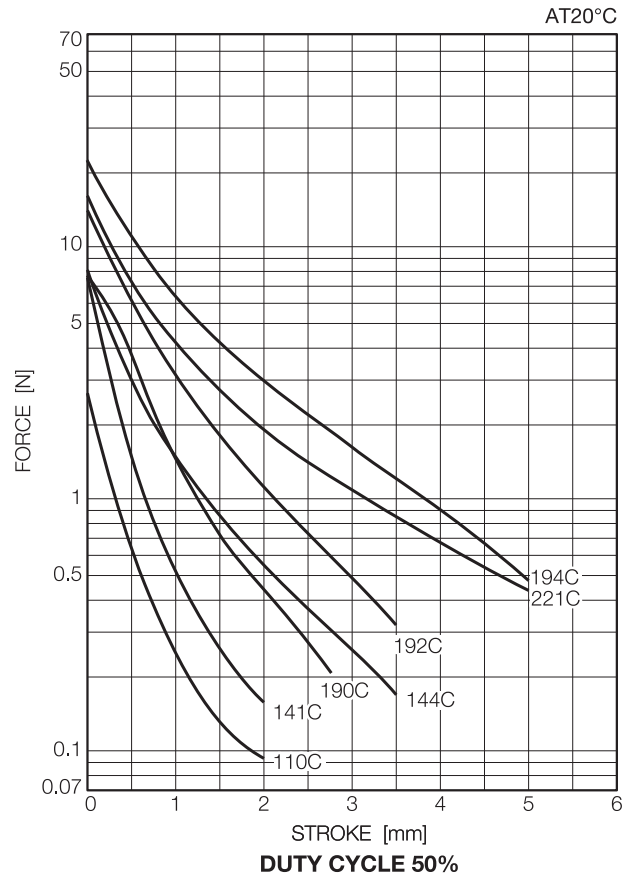

CHARACTERISTICS TABLES FOR SMALL PUSH PULL SOLENOIDS

PERFORMANCE CURVES ARE AT 20°C

Small Push-Pull Solenoids

SMALL PUSH PULL SOLENOID AMPERE TURN v.s. FORCE

PERFORMANCE CURVES
ARE AT 20°C