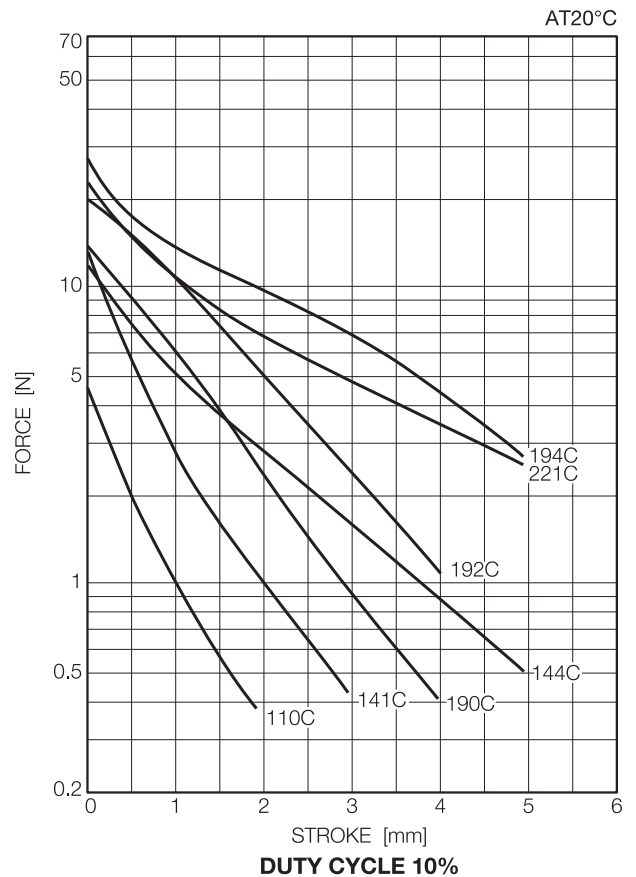

CHARACTERISTICS TABLES FOR SMALL PUSH PULL SOLENOIDS

PERFORMANCE CURVES ARE AT 20°C

Small Push-Pull Solenoids

SMALL PUSH PULL SOLENOID AMPERE TURN v.s. FORCE

PERFORMANCE CURVES
ARE AT 20°C