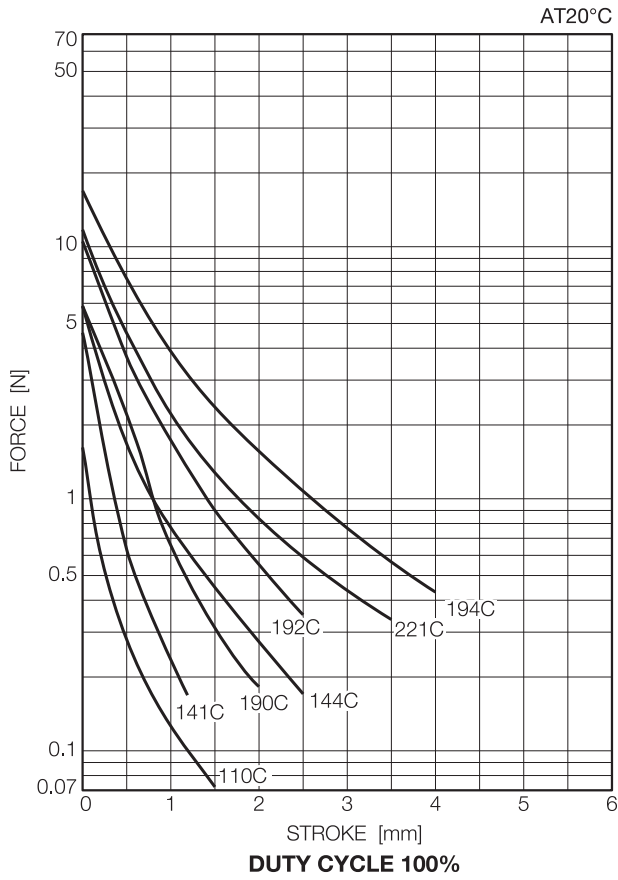

CHARACTERISTICS TABLES FOR SMALL PUSH PULL SOLENOIDS

PERFORMANCE CURVES ARE AT 20°C

Small Push-Pull Solenoids

SMALL PUSH PULL SOLENOID AMPERE TURN v.s. FORCE

PERFORMANCE CURVES
ARE AT 20°C